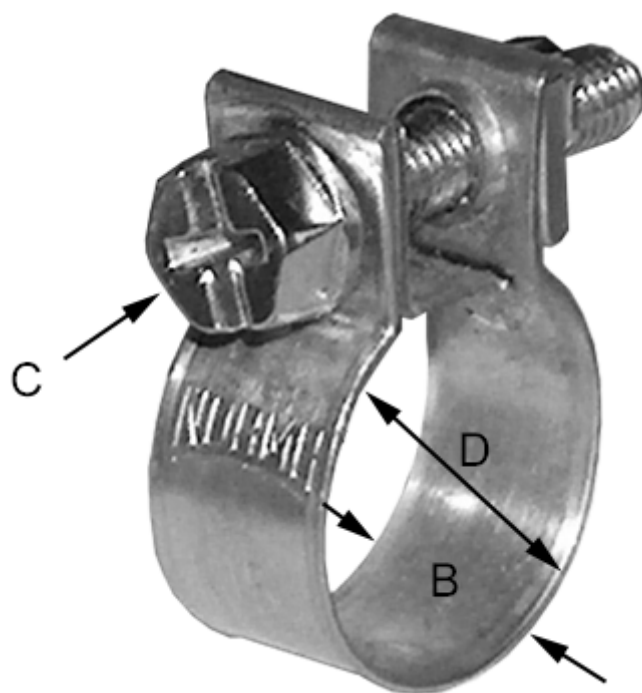

Article number: 028107003012
Description: Norma mini hose clamp
SL 10,5-12,5/9 SZ W1

Measures

C (screw type) = C7 hexagon screw sw 7, cross-headed
Diameter D = 10,5-12,5
Width B = 9